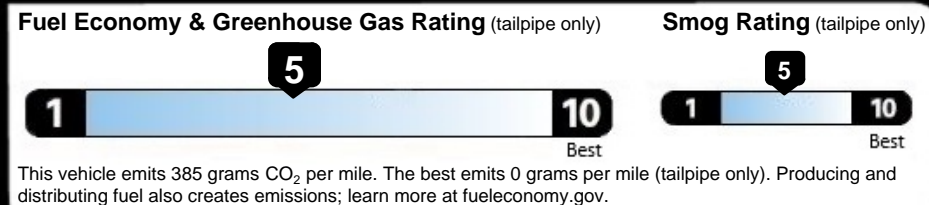

LIMITED WARRANTY/ROADSIDE ASSISTANCE

3 Years / 36,000 Miles Basic
5 Years / 60,000 Miles Powertrain
5 Years / Unlimited Mileage Rust Perforation
3 Years / 36,000 24/7 Roadside Assistance
See Owner Info Kit & Warranty for Details

OPTIONAL EQUIPMENT AND OTHER ITEMS

Manufacturer's Suggested Retail Price	$44,995.00
Exterior Color: Ice Silver Metallic	
Full Tank of Gas	INCLD
Option Package: 23	$4,090.00
Subaru 12.1" Multimedia System w/ Navigation	
Power Moonroof	
Surround View Monitor System	
Black Nappa Leather-Trimmed Upholstery w/ Copper Stitch	
Ventilated Front Seats	
12-Way Power Driver's Seat w/ 4-Way Lumbar Support & Leg Extension	
8-Way Power Front Passenger Seat	
Black Power-Folding Heated Mirrors w/ Turn Signals	
Side Sill Plates - Illumina	$387.00
Door Projector Lights	$346.00
Splash Guards	$202.00
Wilderness Carpeted Floor Mats	$152.00
Cargo Net	$135.00

EPA DOT Fuel Economy and Environment

Gasoline Vehicle

Fuel Economy
23 **MPG**
Small SUVs range from 14 to 138 MPG. The best vehicle rates 146 MPGe.
21 city 27 highway
4.3 gallons per 100 miles

You spend $2,250 more in fuel costs over 5 years compared to the average new vehicle.

Annual fuel cost $2,150

Actual results will vary for many reasons, including driving conditions and how you drive and maintain your vehicle. The average new vehicle gets 29 MPG and costs $8,500 to fuel over 5 years. Cost estimates are based on 15,000 miles per year at $3.30 per gallon. MPGe is miles per gallon equivalent. Vehicle emissions are a significant cause of climate change and smog.

fueleconomy.gov

Calculate personalized estimates and compare vehicles

PARTS CONTENT INFORMATION
FOR VEHICLES IN THIS CARLINE:
U.S./CANADIAN PARTS CONTENT: 0%
MAJOR SOURCES OF FOREIGN PARTS CONTENT: JAPAN: 85%
FOR THIS VEHICLE:
FINAL ASSEMBLY POINT: OTA, GUNMA, JAPAN
COUNTRY OF ORIGIN: JAPAN
ENGINE: JAPAN
TRANSMISSION: JAPAN
Note: Parts content does not include final assembly, distribution, or other non-parts costs.

Privacy Notice
www.subaru.com/company/privacy.html

Destination and Delivery
Total Suggested Retail Price **$50,307.00**

THIS LABEL HAS BEEN APPLIED PURSUANT TO FEDERAL LAW, DO NOT REMOVE OR ALTER PRIOR TO THE DELIVERY TO THE ULTIMATE PURCHASER.